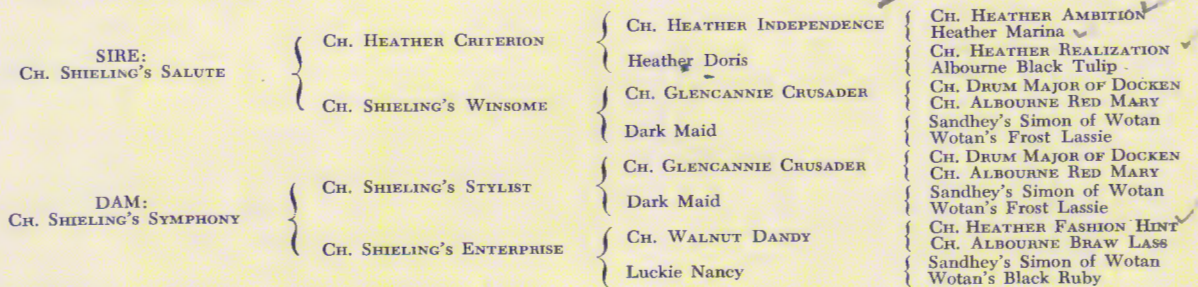

PEDIGREE OF SHIELING'S SIGNATURE

PEDIGREE NOTES: Signature's pedigree represents years of careful select breeding of the very best in Scottish terriers. The soundness of this breeding carries on as Signature demonstrates by his first two litters, siring one champion; Winners Bitch, STCA Specialty, New York, 1945; Winners Bitch, Westminster, 1945; Reserve Winners Bitch, Westminster, 1945; Best Puppy, STCA Specialty, New York, 1945.

CONDITIONS: It is necessary to give written notice before sending bitches to be served by Signature and to wire before shipment. Visiting bitches must be clean and healthy. They will receive every care and attention, but it must be distinctly understood that they are sent entirely at OWNER'S RISK. In case the service does not prove successful, a second service will be given at the next heat, provided notice is given within ten days of the first service, and providing also the dog is still in our possession.

SHIELING KENNELS
MR. AND MRS. T. H. SNETHEN
Route 1, Allison Park, Pa.

Shipping instructions: Bitches express to
T. H. SNETHEN, Pittsburgh, Pa.
"Will Call" Wellington 2352